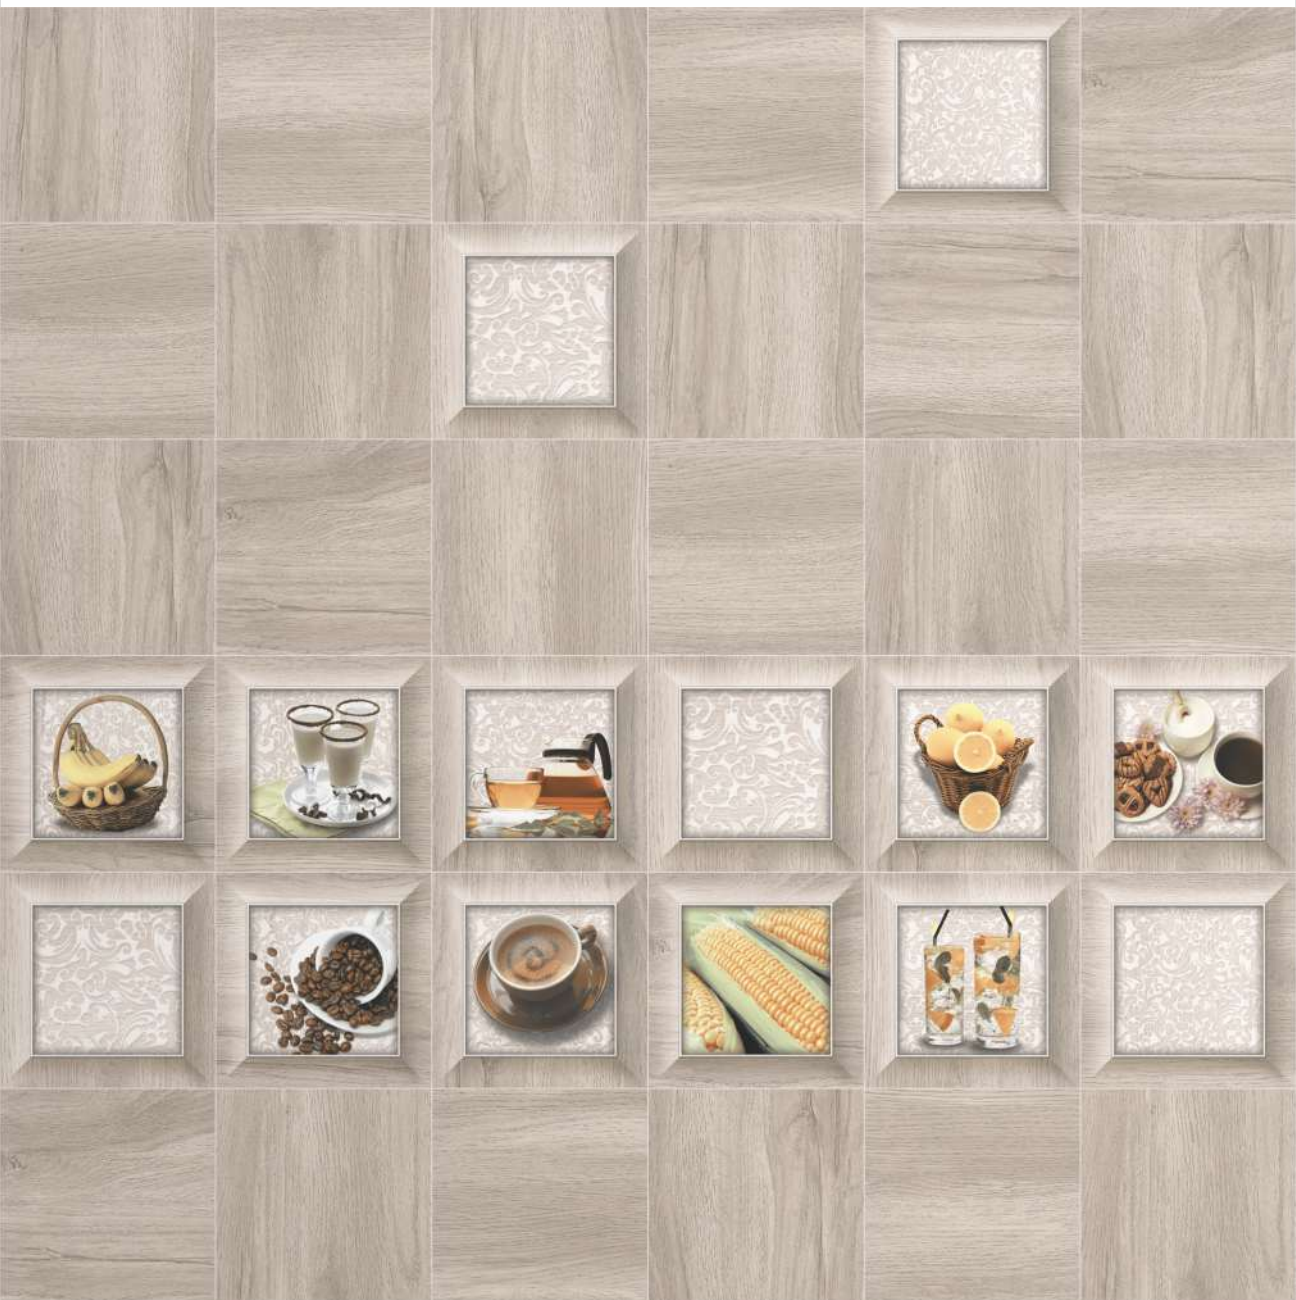

20 **CM**
X 20 Digital Wall Tiles

L

HL

8 phase

11 phase

DESIGN 8017 K

Description	Format CM	Finish
Design 8017 K	20x20	Glossy

20 CM
X 20 Digital Wall Tiles