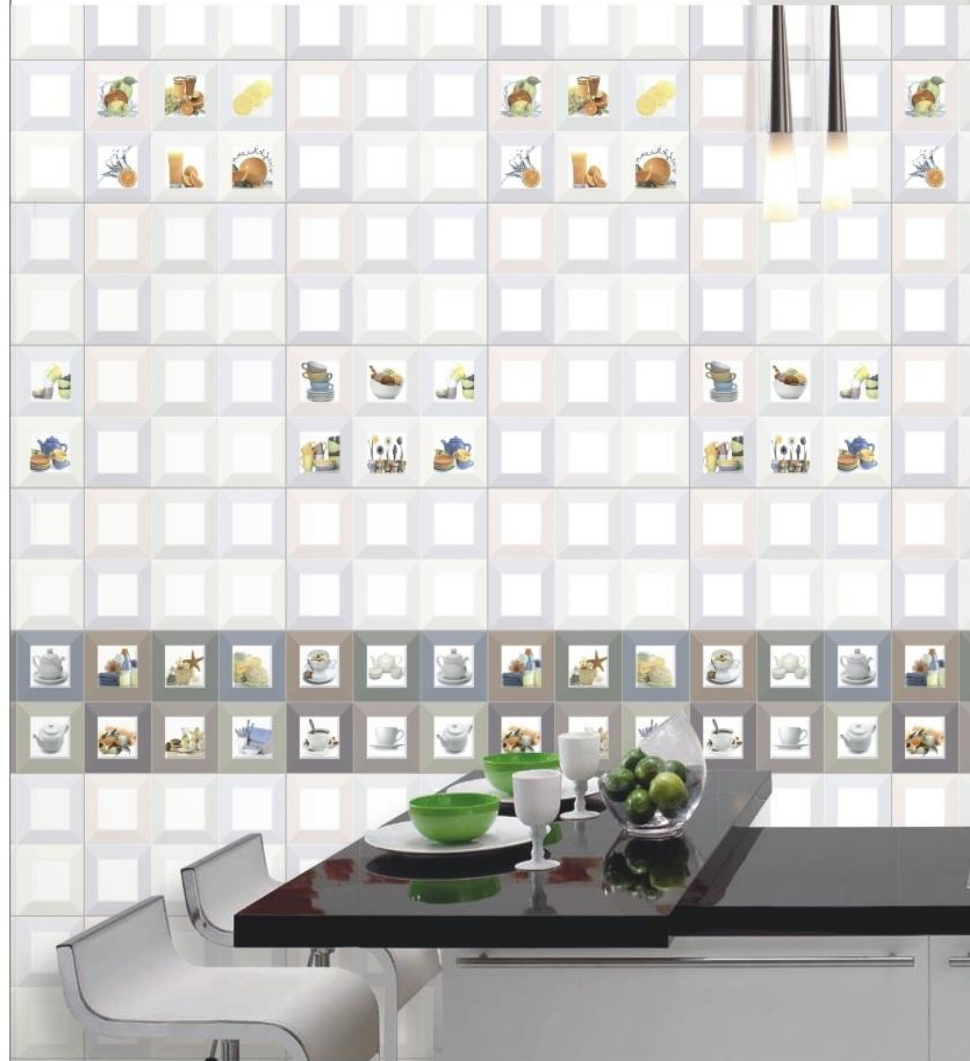

15001-HL-10

Tomco-L

16001-HL

16002-HL

Tomco-D

LIGHT DARK
 Matt Finish

300 x 450 mm
 300 x 300 mm

M-Agreem-L