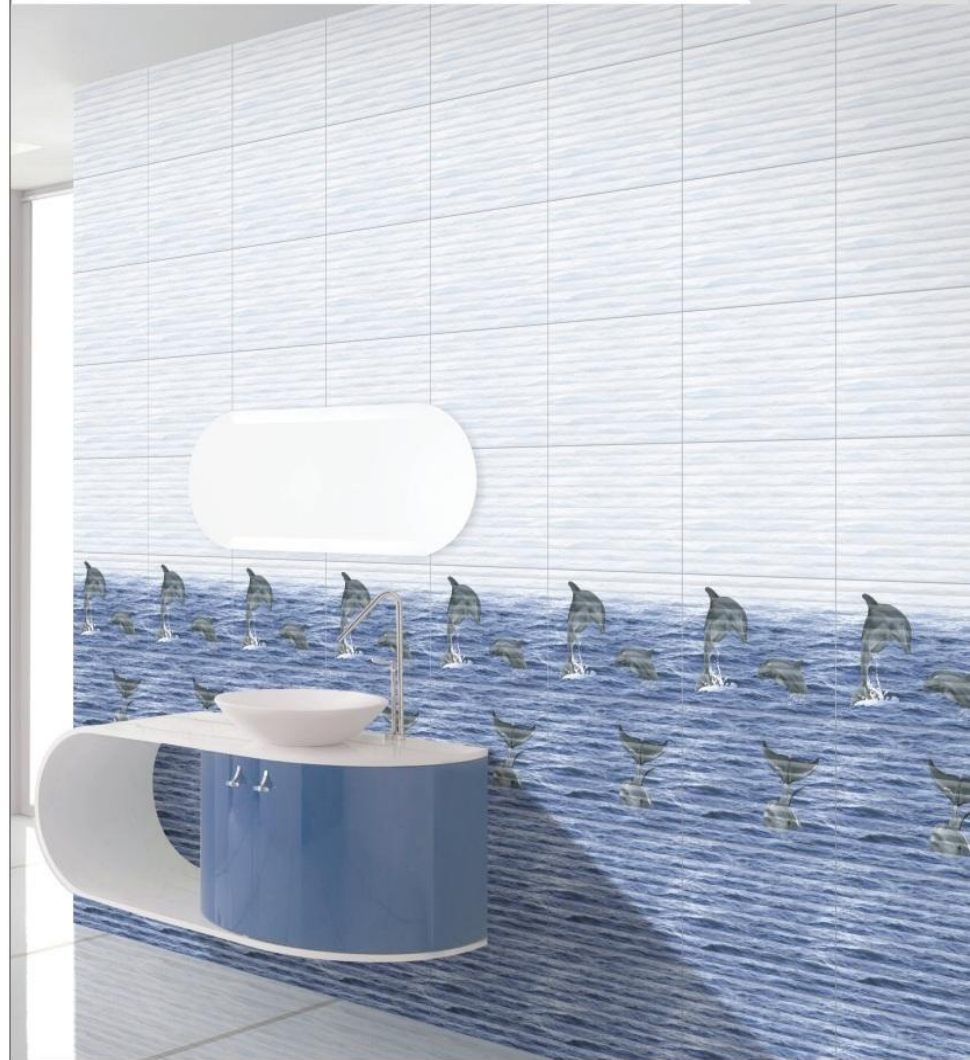

Bicker-D-7

Fish-D-7

Dolphin-F

Bicker-F

Fish-F

LIGHT DARK
Glossy Finish

300 x 450 mm
300 x 300 mm

Fruity-L