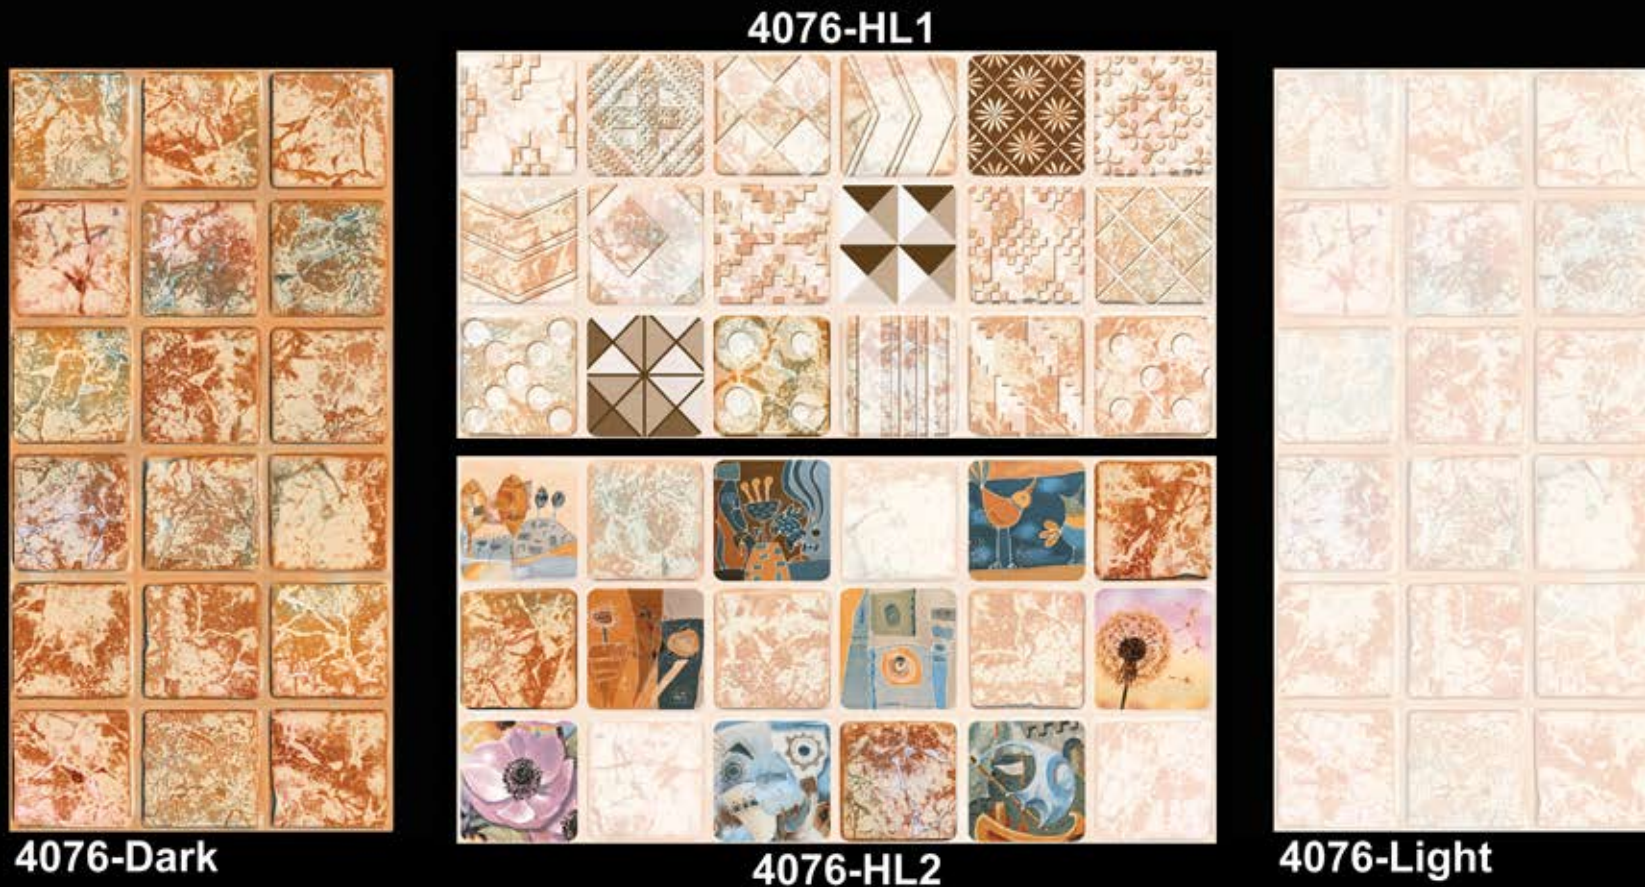

4074-HL

4074-Light

Satin Matt Series
30x60 cm

4075-Dark

4075-HL

4075-Light

Satin Matt Series
30x60 cm

Satin Matt Series
30x60 cm