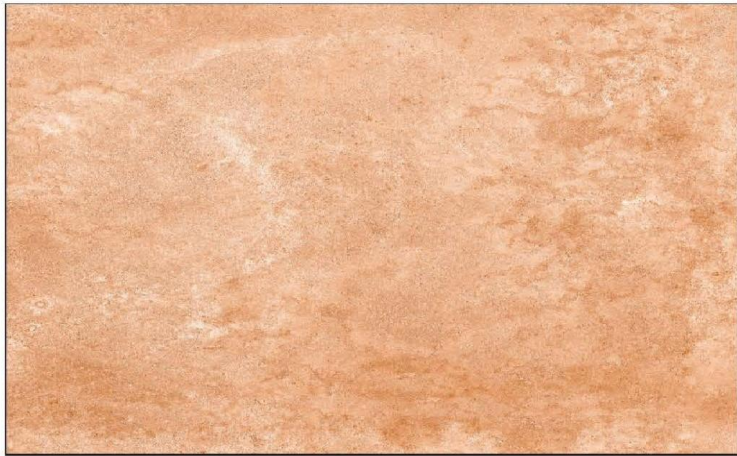

**FLOOR TILES**  
**600X600 MM**  
**MATT SERIES**

Cemento Beige

RUSTIC SERIES  
**2015**  
GVT & PGVT  
MADE IN INDIA 

Forest Wood

RUSTIC SERIES  
**2015**  
GVT & PGVT  
MADE IN INDIA 

Maracaibo Brown

RUSTIC SERIES  
**2015**  
GVT & PGVT  
MADE IN INDIA 