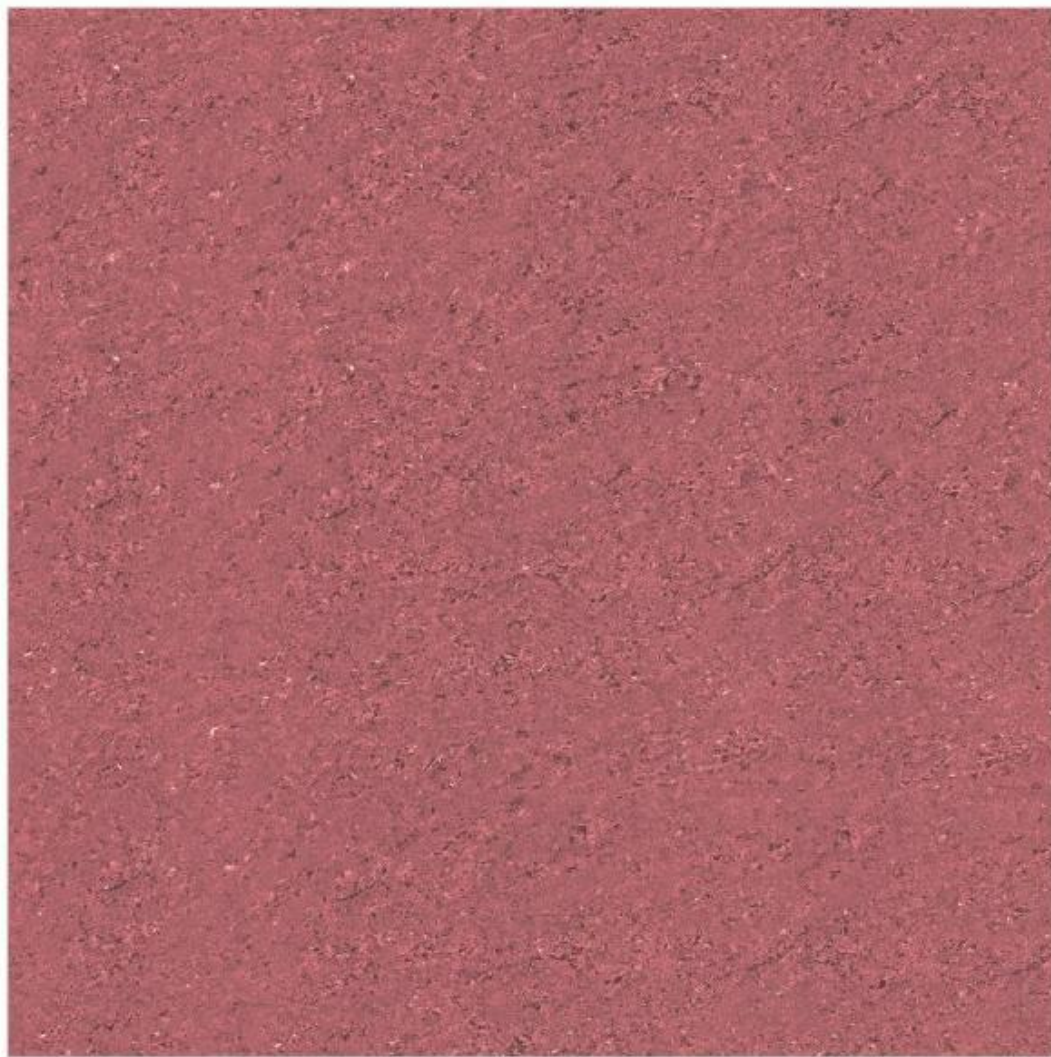

**FLOOR TILES**  
***800 X 800 mm***

MARIO SAND

800x800mm

MARIO BEIGE

800x800mm

MARIO BLACK

800x800mm

MARIO BLUE

800x800mm

MARIO SLATE

800x800mm

MARIO RED

800x800mm

MARIO GREY

800x800mm

MARIO WHITE

800x800mm

MARIO CHOCO

800x800mm

MARIO PINK

800x800mm

MARIO AQUA

800x800mm

MARIO PIGEON WHITE

800x800mm

NOVA HONEY

800x800mm

NOVA WHITE

800x800mm

ALMOND WHITE

800x800mm

ALMOND CANARY