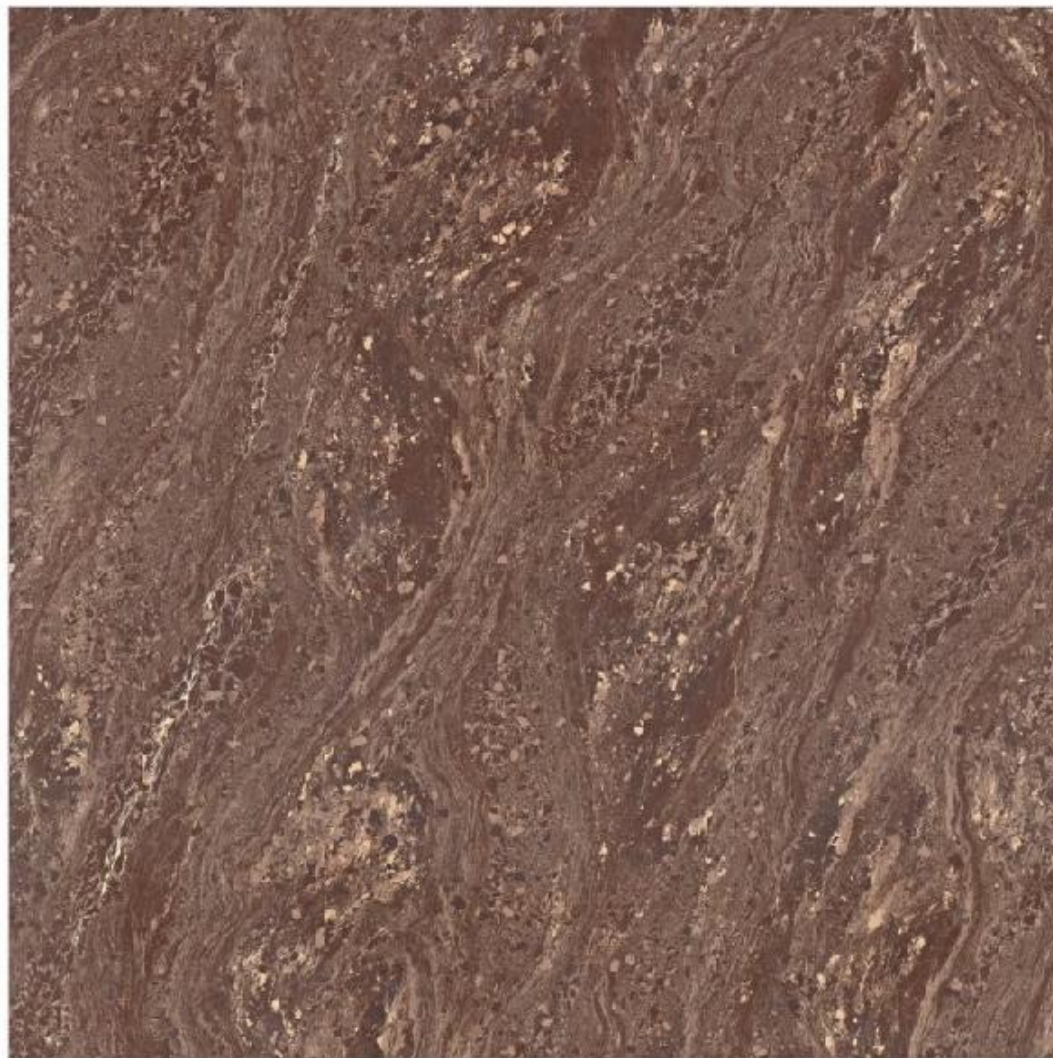

**FLOOR TILES**  
***800 X 800 mm***

MARIO SAND

800x800mm

MARIO BEIGE

800x800mm

MARIO BLACK

800x800mm

MARIO BLUE

800x800mm

MARIO CHOCO

800x800mm

MARIO PINK

800x800mm

MARIO AQUA

800x800mm

MARIO PIGEON WHITE

800x800mm

EMERALD WALNUT

800x800mm

EMERALD PEANUT

800x800mm

EMERALD DIJON

800x800mm

EMERALD LINEN