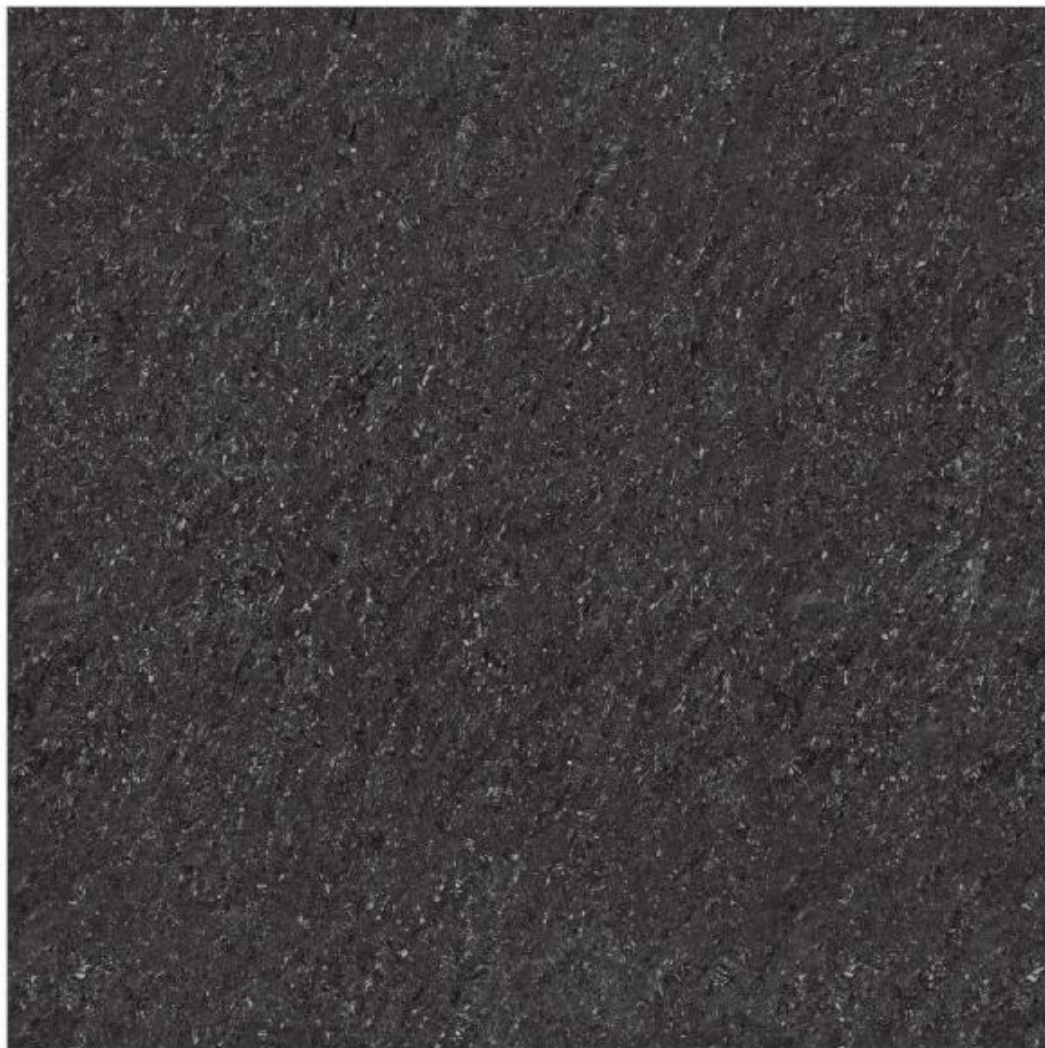

**FLOOR TILES**  
***800 X 800 mm***

MARIO SAND

800x800mm

MARIO BEIGE

800x800mm

MARIO BLACK

800x800mm

MARIO BLUE

800x800mm

MARIO SLATE

800x800mm

MARIO RED

800x800mm

MARIO GREY

800x800mm

MARIO WHITE