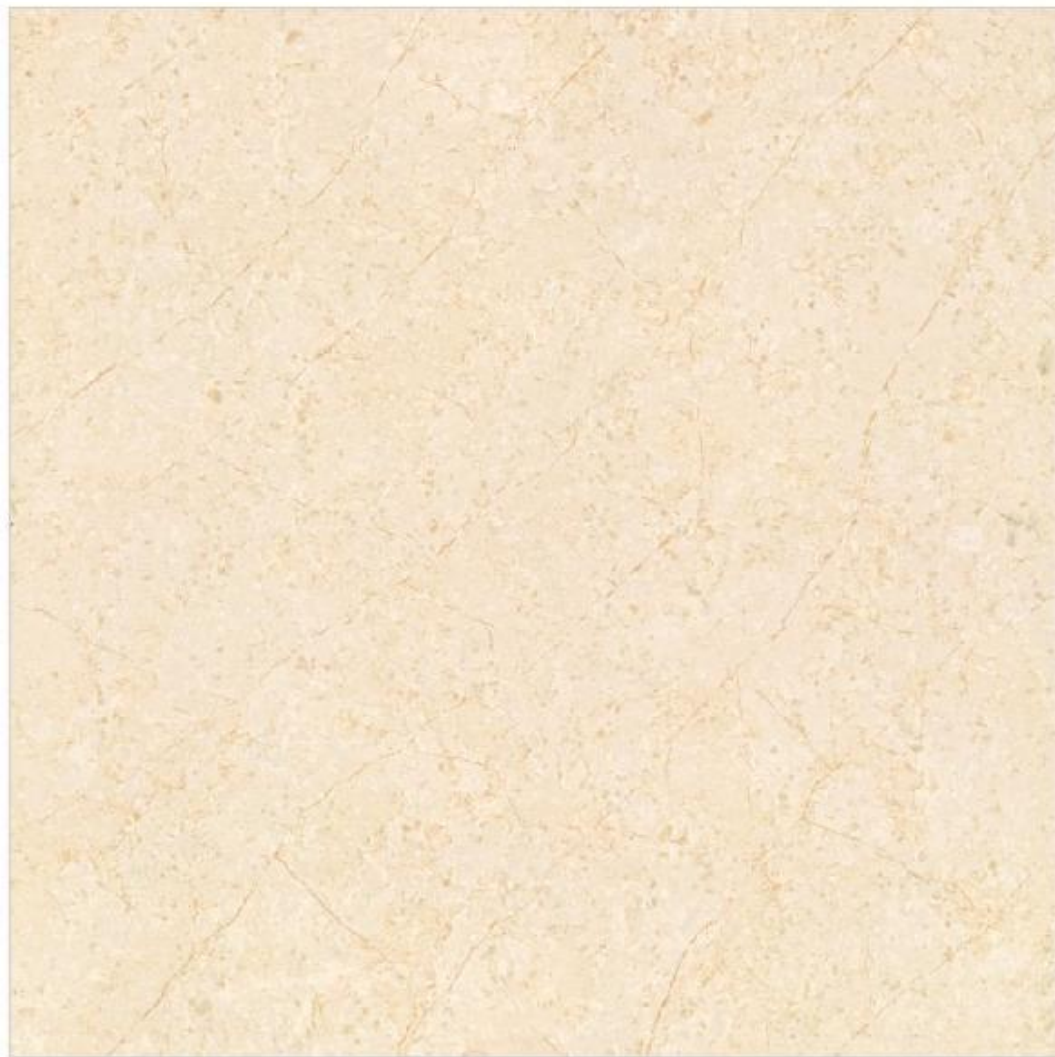

RUBY SALMON

800x800mm